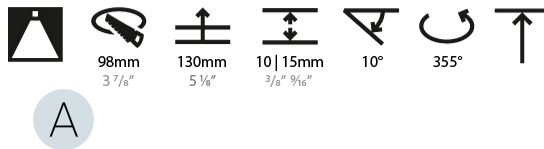

OPTICAL

Reflector°: 10
 Adjustability: Rotational 355°; Tilt 10°

RATINGS AND CERTIFICATIONS

Certified By: Certified for North American Standards
 IP rating: IP20

112mm 4 7/16"

Ø 95mm 3 3/4"

Ø 107mm 4 3/16"

BIONIQ ROUND SEMI ADJUSTABLE RECESSED